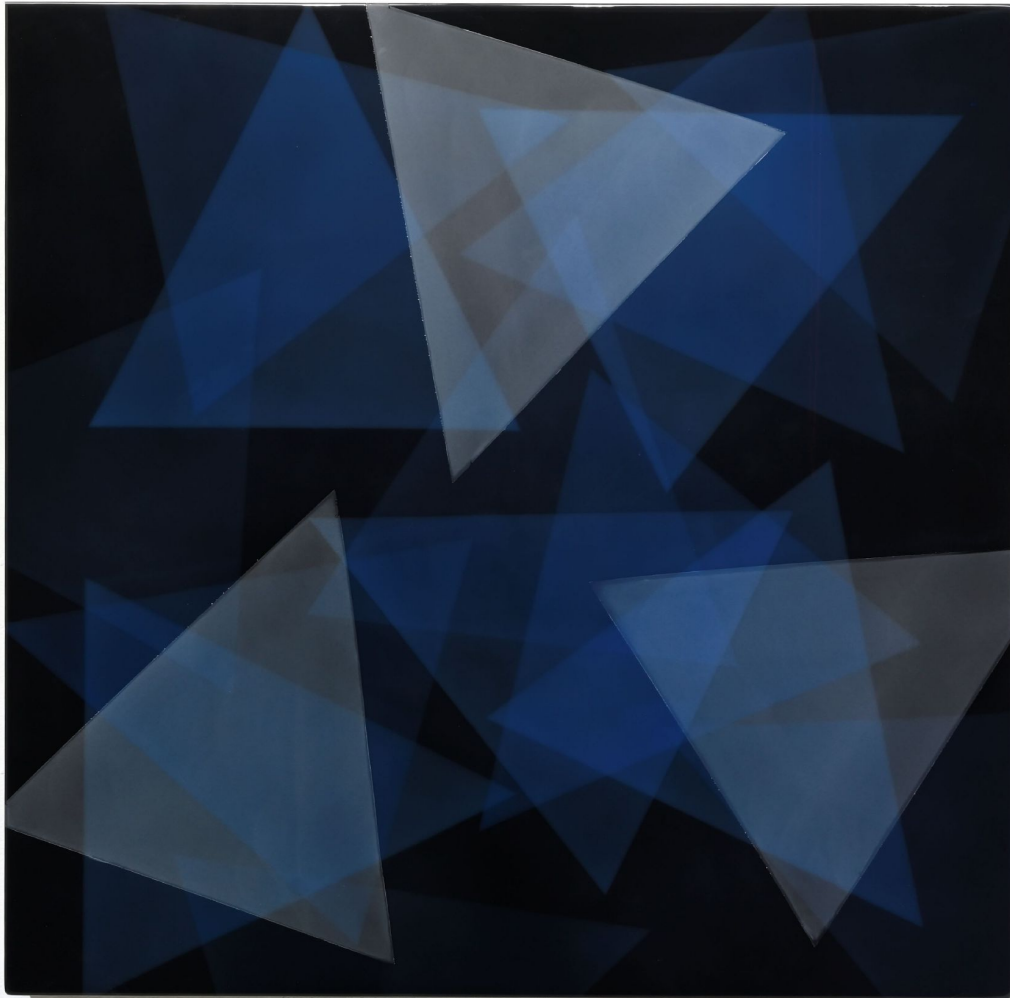

DIANA LOWENSTEIN  
GALLERY

DIRK SALZ, #2745, 2022  
pigments and resin on multiplex, 55 x 55 x 4 5/8 in. (140 x 140 x 12 cm)  
SD--C0072