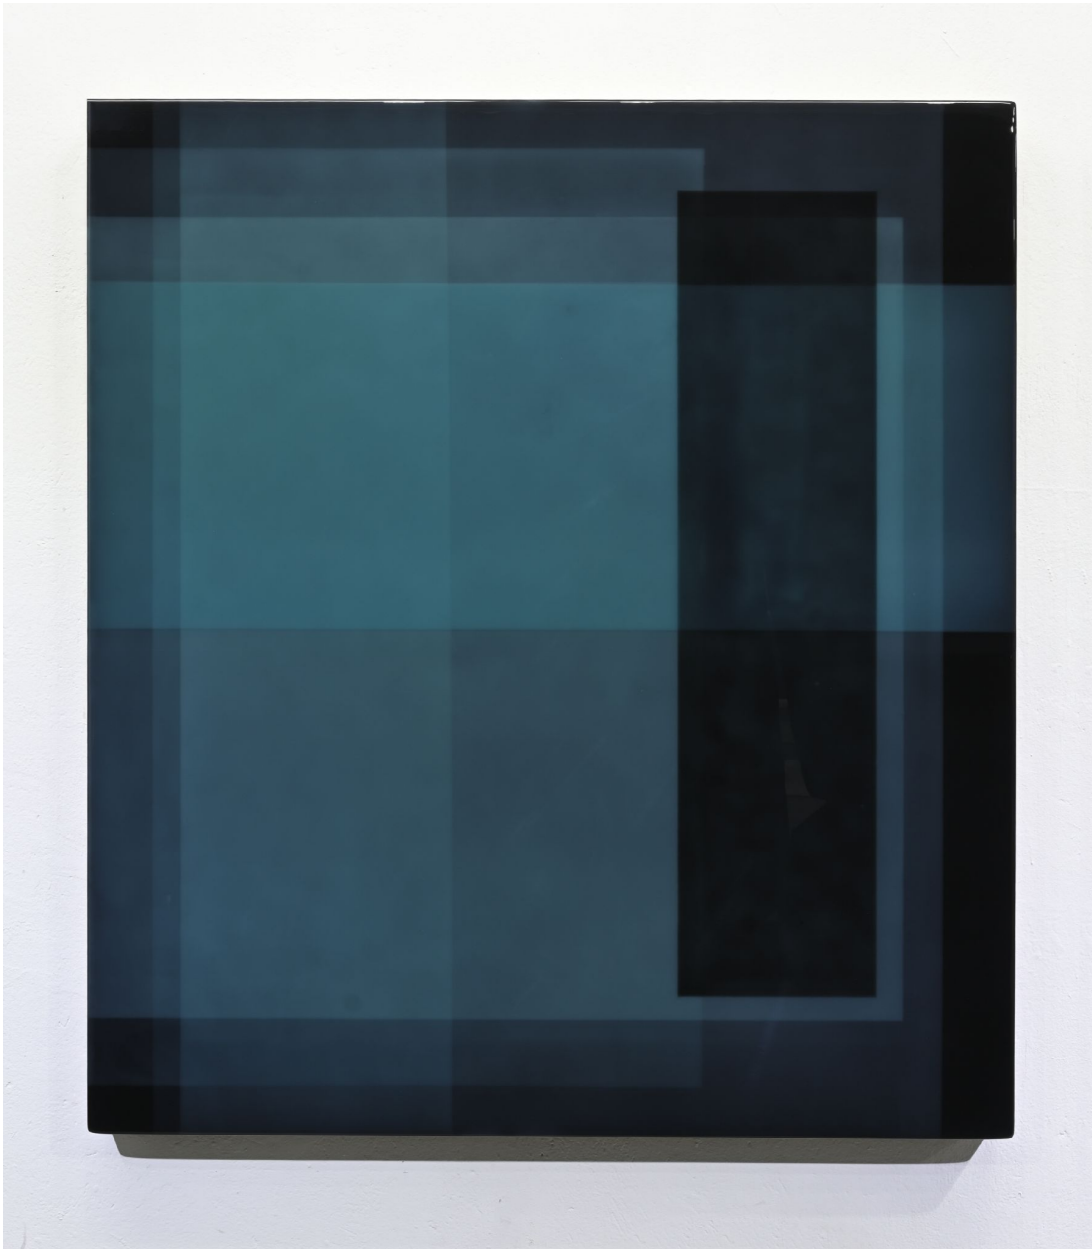

DIANA LOWENSTEIN
GALLERY

DIRK SALZ, #2668, 2021
pigments and resin on multiplex, 63 x 55 x 4 5/8 in. (160 x 140 x 12 cm)
SD--C0070